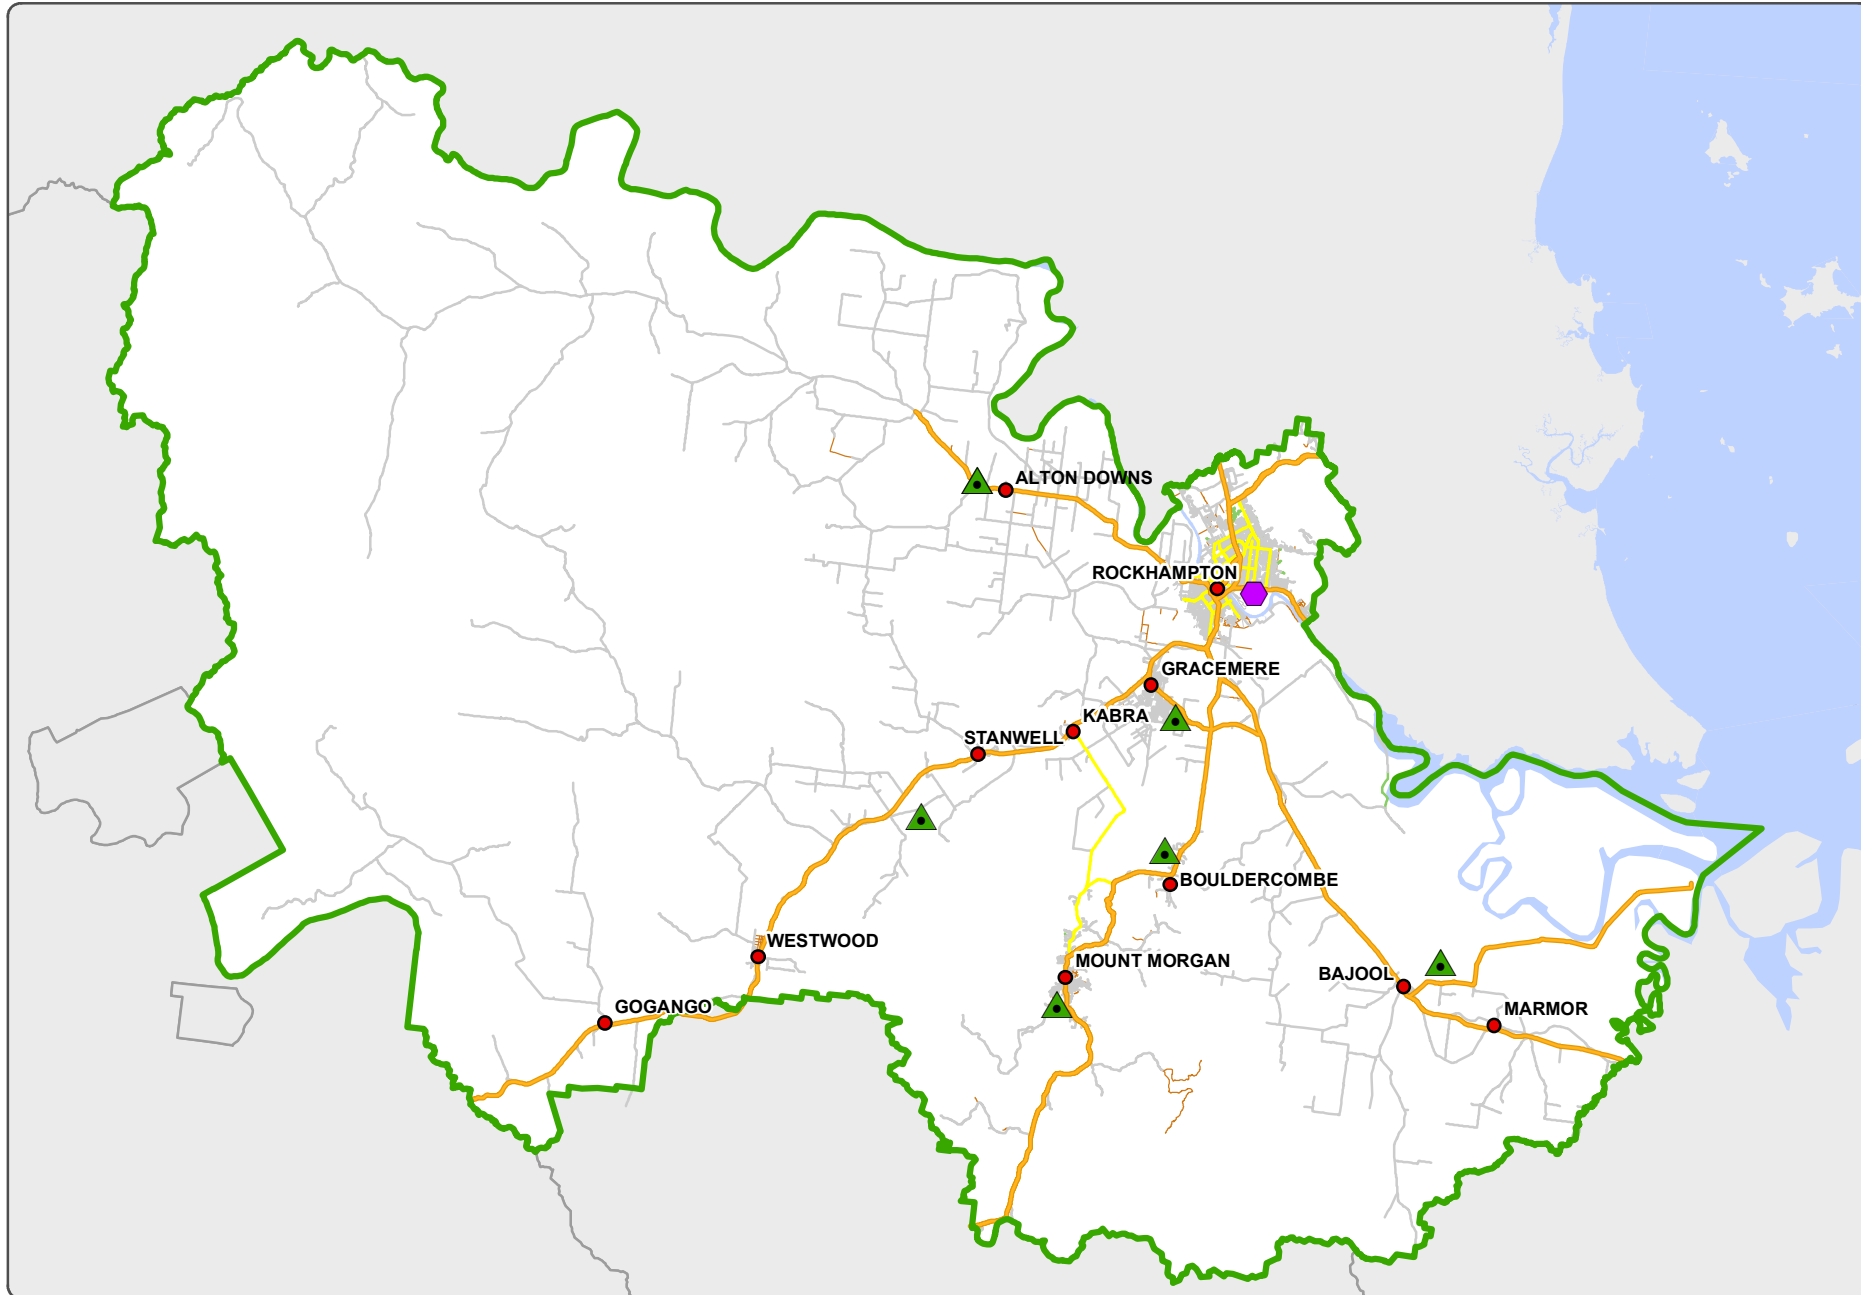

RRC Waste Facilities

Legend

- Cities and Towns
- ⬡ Landfill
- ▲ Transfer Station
- Main Roads (TMR)
- Major Council Roads
- Council Roads
- Access/Service Roads
- Private Roads
- Unconstructed Roads
- Water areas
- Other Local Government Areas
- RRC Boundary

Scale is 1:570,000 at A4.
Date: 04/09/2018