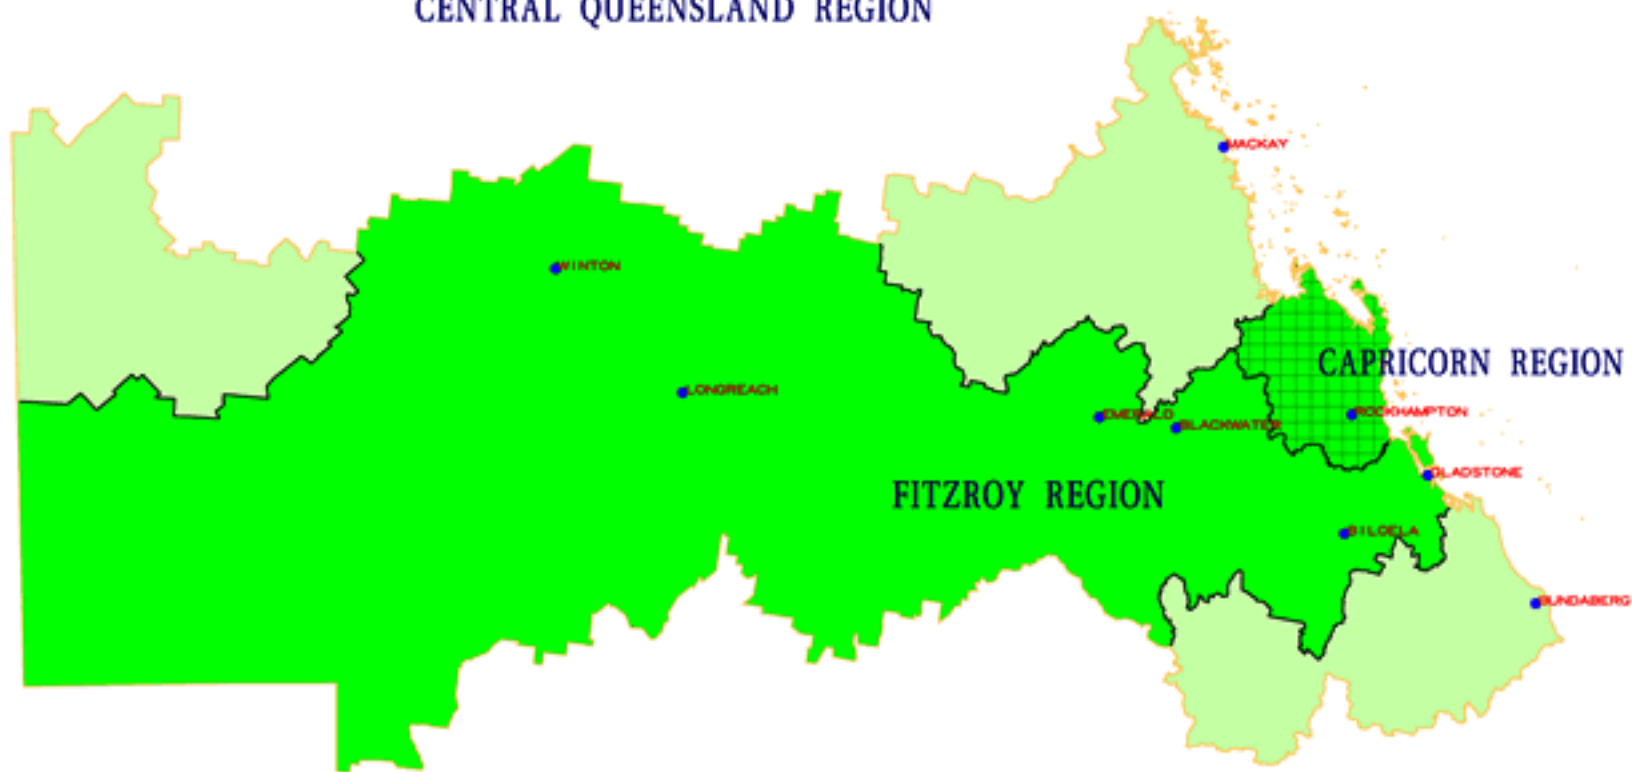

# CENTRAL QUEENSLAND REGION

**LEGEND**

- Central Queensland
- Fitzroy
- Capricornia

**INDUSTRIAL LAND USE STRATEGY**  
Figure 1

**Queensland Government**  
Department of State Development

**CENTRAL QUEENSLAND REGION**

Scale 1:4,250,000

This map was produced by Rockhampton City Council Land Information Systems  
Printed on the 21-Sep-2007  
11.87, 89.108, 16.125, 01