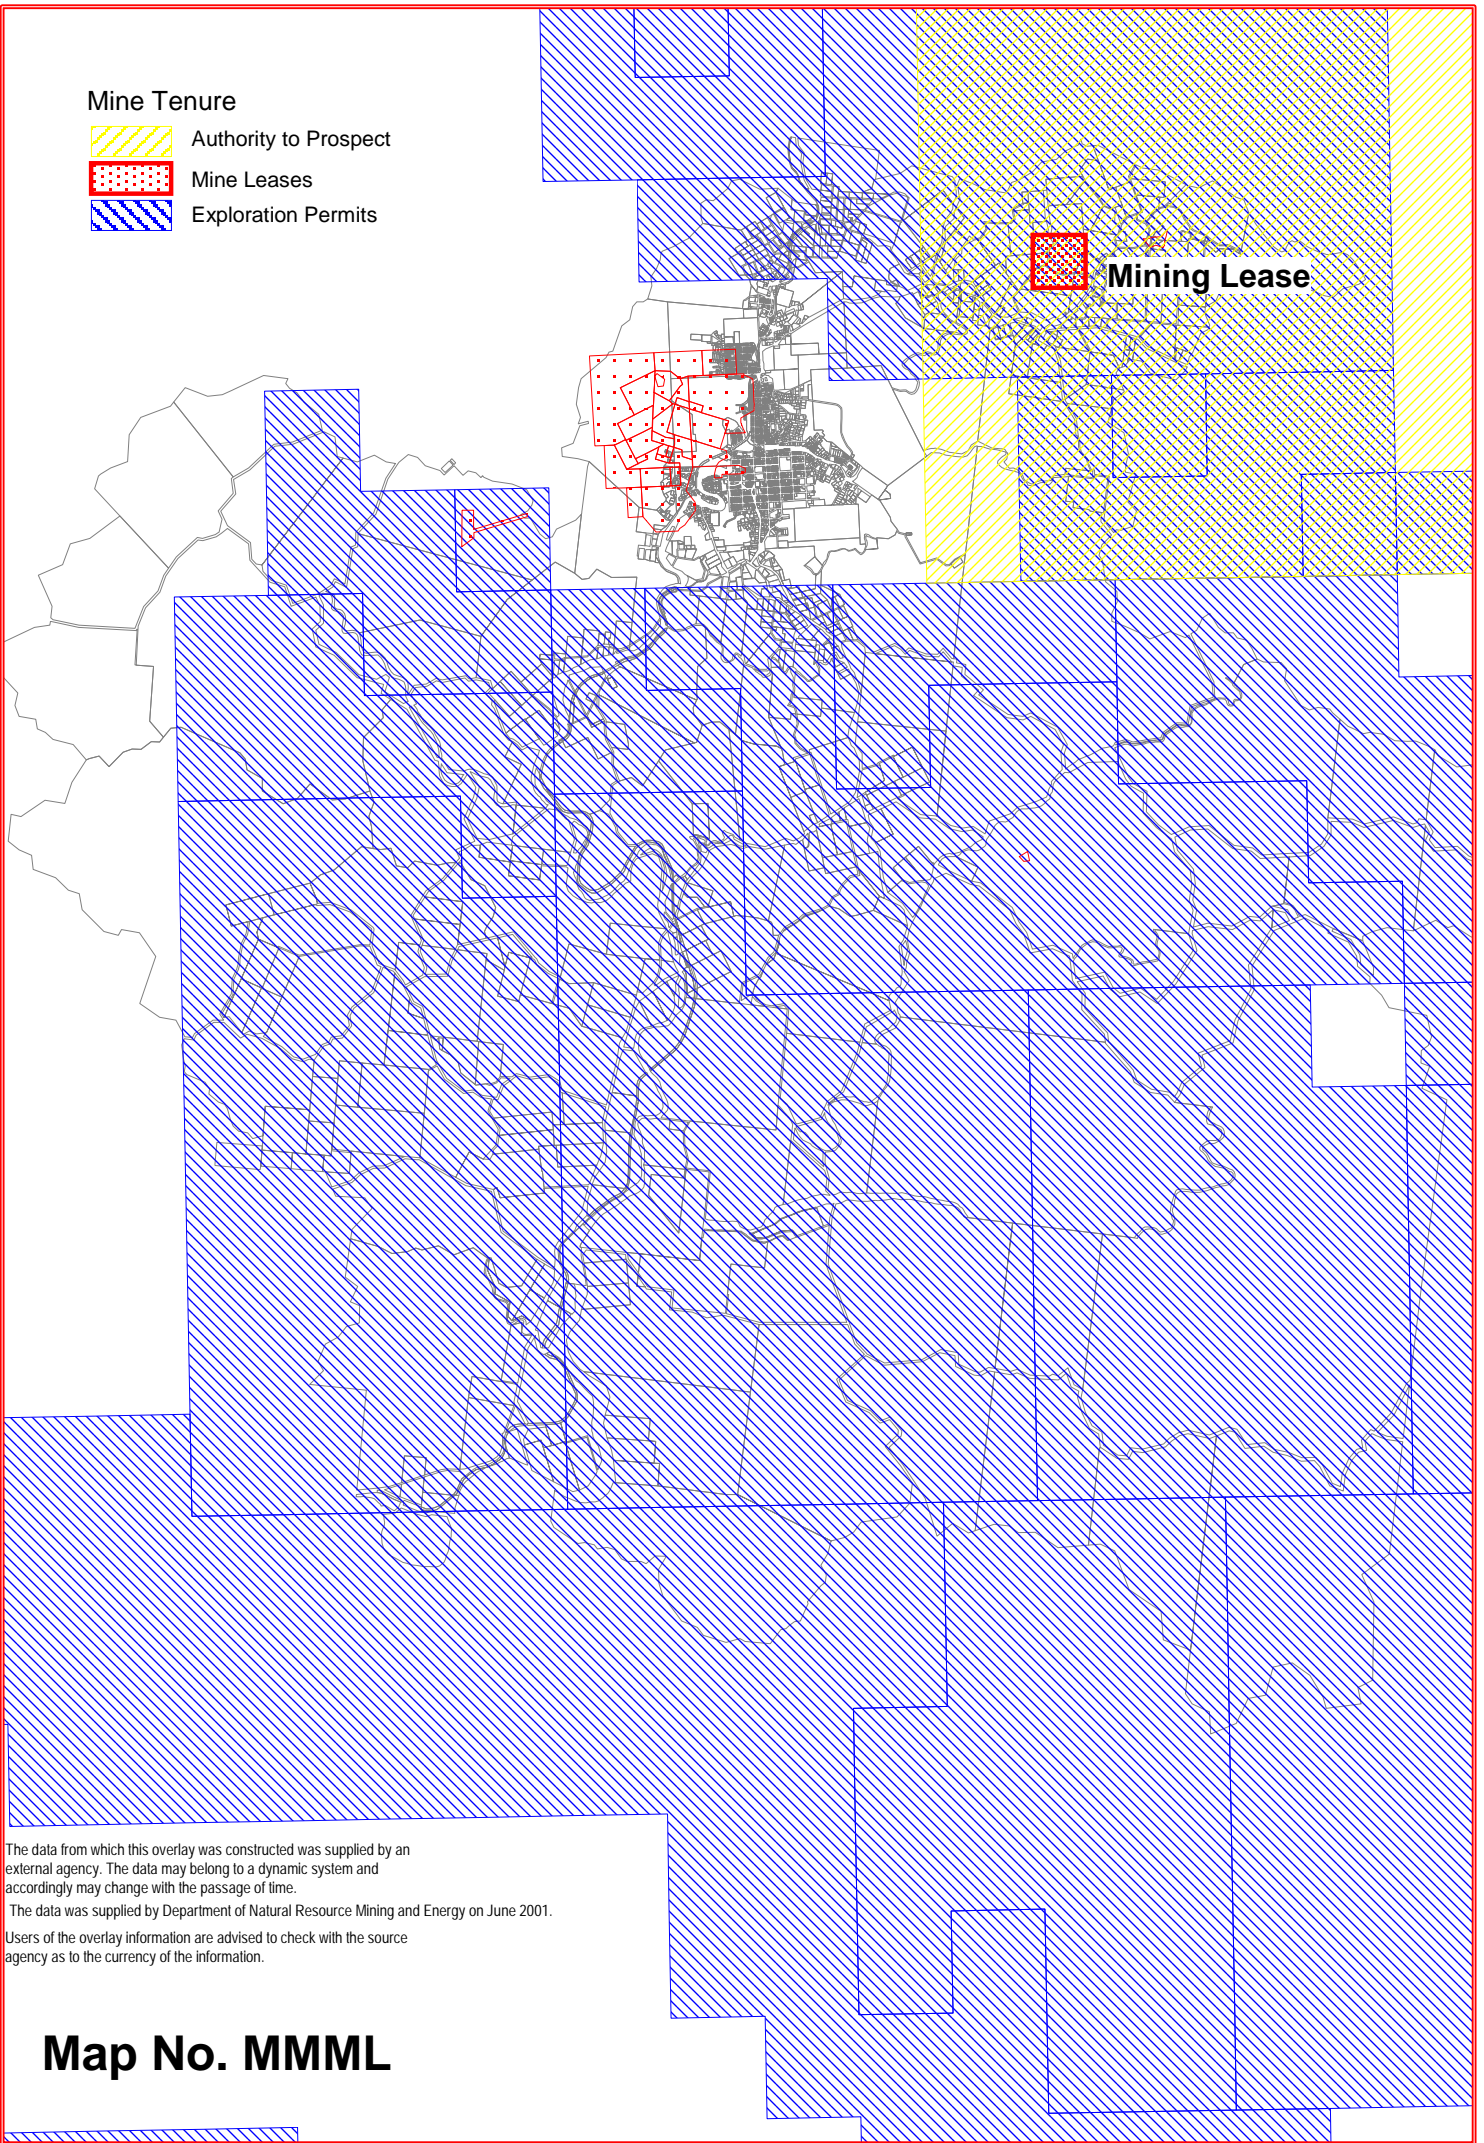

Mine Tenure

-  Authority to Prospect
-  Mine Leases
-  Exploration Permits

The data from which this overlay was constructed was supplied by an external agency. The data may belong to a dynamic system and accordingly may change with the passage of time.  
The data was supplied by Department of Natural Resource Mining and Energy on June 2001.  
Users of the overlay information are advised to check with the source agency as to the currency of the information.

**Map No. MMML**