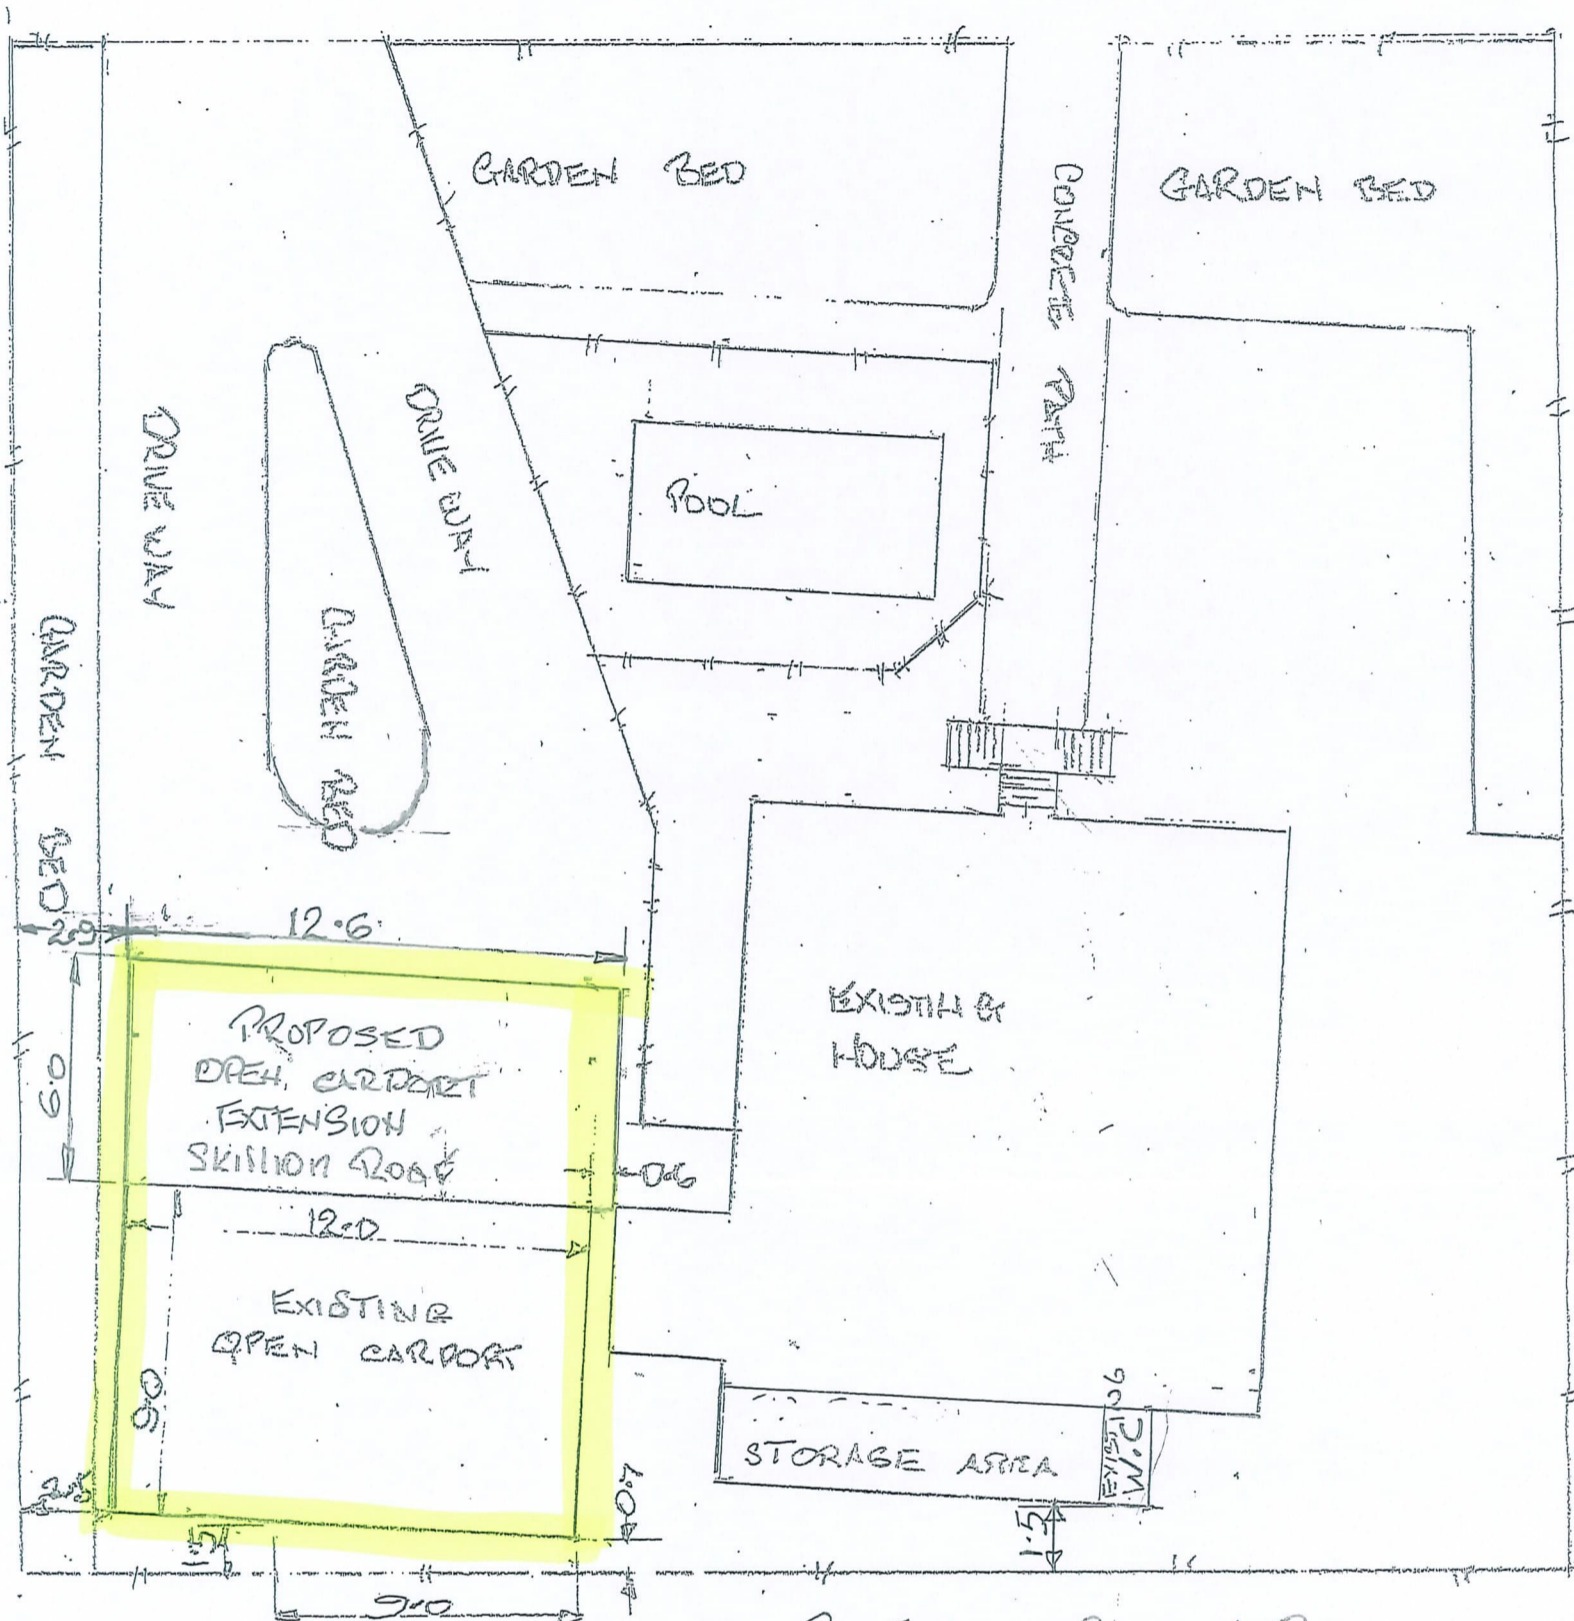

HADGRAFT ST

ROOF COLOUR INDICATED
GUTTERS & BARGE BUFF ✓

PROPOSED OPEN CARPORT EXTENSION FOR BRETT WHITEHEAD 17 WATTLE ST RPTON