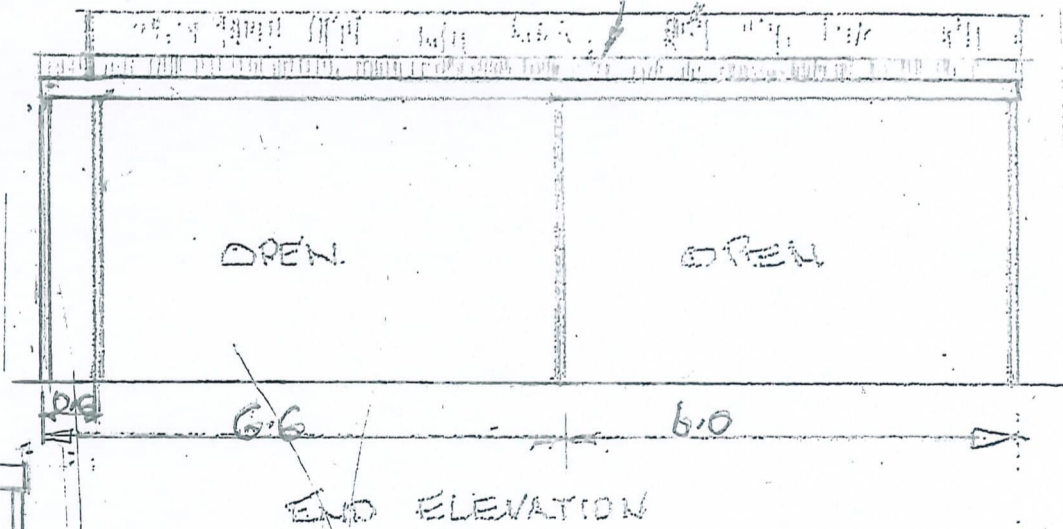

HADGRAFT ST

ROOF COLOUR INDICATED
GUTTERS & BARGE BUFF ✓

PROPOSED OPEN CARPORT EXTENSION FOR BRETT WHITEHEAD 17 WATTLE ST RPTON