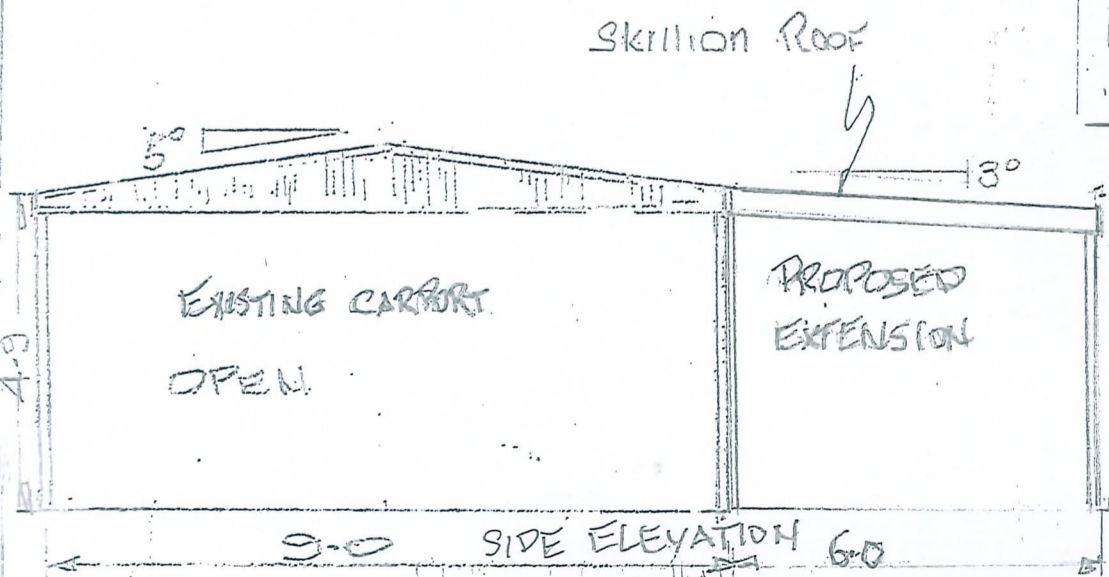

HADGRAFT ST

ROOF COLOUR INDICATED
GUTTERS & BARGE BUFF ✓

PROPOSED OPEN CARPORT EXTENSION FOR BRETT WHITEHEAD 17 WATTLE ST RPTON