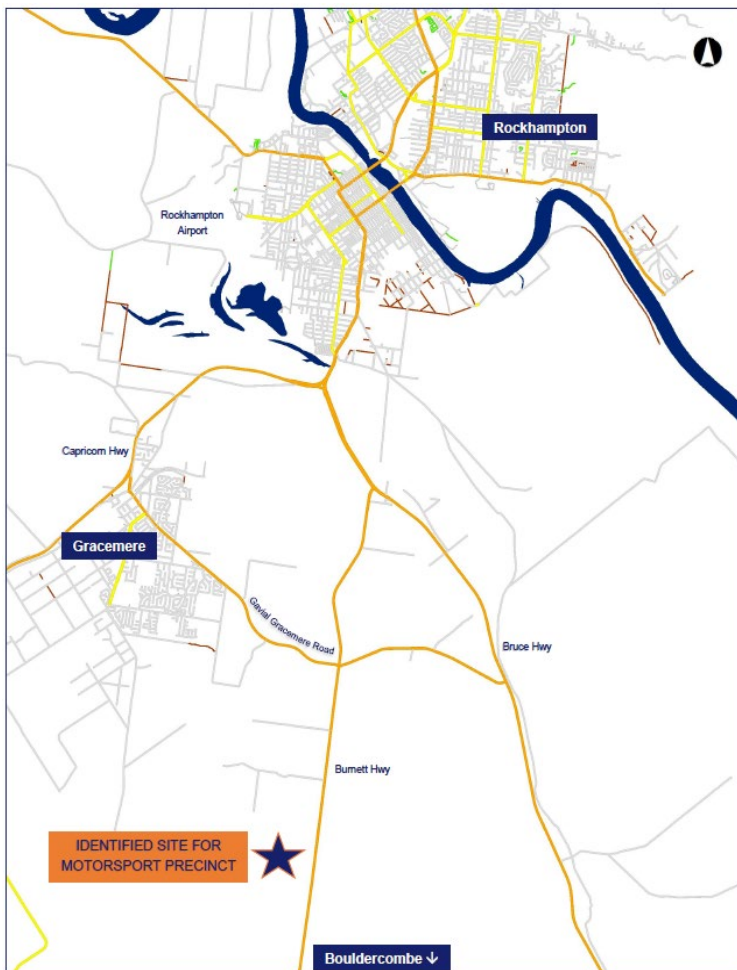

Rockhampton Regional Council is starting community engagement with nearby residents for a potential motorsport precinct to be built at Bouldercombe. Technical investigations and master plan are now underway to determine the suitability of the site

The Location

Council has identified a site located at 53199 Burnett Highway, Bouldercombe to investigate a potential motorsports precinct. The site is under contract, subject to due diligence and the suitability of the site for motor sporting activities.

Image: Map of identified site 53199 Burnett Highway, Bouldercombe

In 2019, Council evaluated suitable sites to accommodate a variety of motorsports. The identified site at Bouldercombe was selected due to the large area of useable land that it is not constrained by flooding, steep and unstable land, bushfire etc., good accessibility (Burnett Highway) and within proximity to Gracemere and Rockhampton while still being separated from major residential areas.