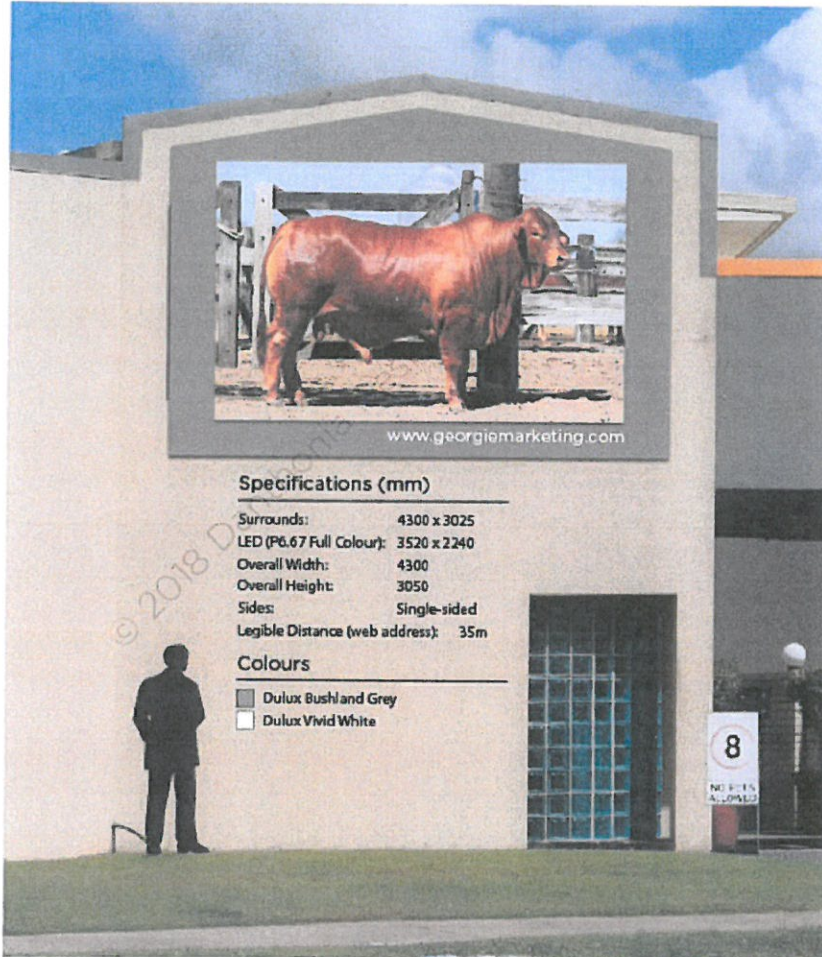

# Design Specifications

29791-1 Georgie Connor Photography LED Sign Revision 11

### Specifications (mm)

Surrounds:	4300 x 3025
LED (P6.67 Full Colour):	3520 x 2240
Overall Width:	4300
Overall Height:	3050
Sides:	Single-sided
Legible Distance (web address):	35m