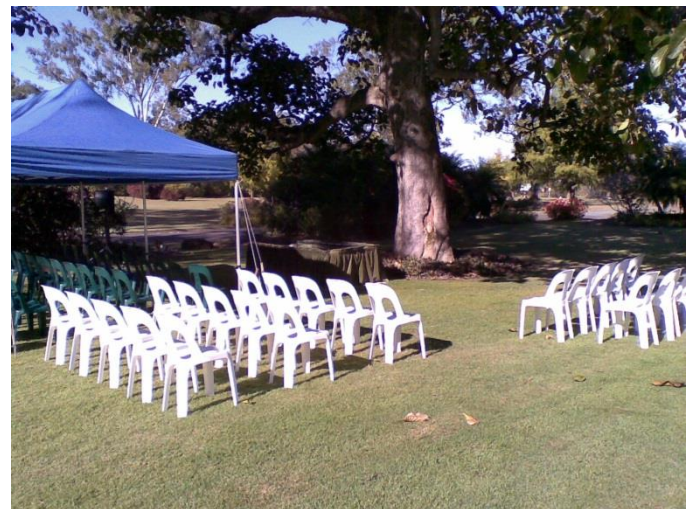

Rockhampton Regional Cemeteries

Rockhampton Memorial Gardens Chapel and Garden Services

The Rockhampton Memorial Gardens Chapel is situated near the main entrance of the gardens. The indoor/outdoor seating arrangement comfortably seats approximately 90 people and can be fully enclosed and air conditioned if required. For larger services, marquees and extra seating can be provided on the lawn areas surrounding the chapel. An addition fee would apply for this service.

Facilities of the chapel include a P.A. System, Audio sound System (CD, USB, IPOD) with indoor/outdoor speakers. All areas of the chapel are wheelchair accessible, including toilet and bathroom facilities. Ample parking is provided in the car park opposite the chapel. Refer to the Memorial Gardens map for details.

GARDEN SERVICES

The Leichhardt Garden includes a lawn area, surrounding a beautiful Leichhardt tree. Chairs and marquees can be set up in this area for an outdoor service. Other areas of the gardens can also be used for this purpose. Please note that power is not available in these areas and a portable power supply would need to be arranged through your funeral director. An extra fee is payable for a garden service.